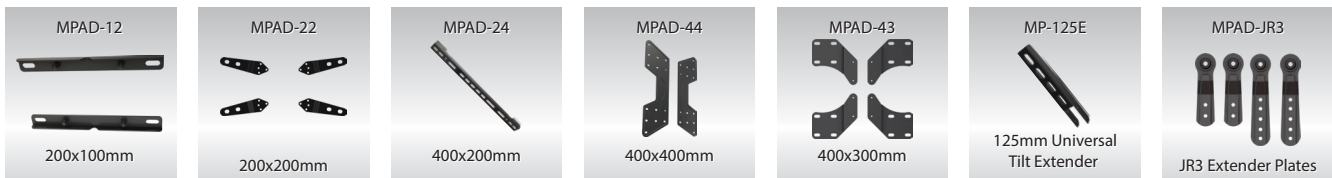

800-398-5652

Pipes and Connectors

Featuring standard 1.5" thread interface

MPE-SERIES PIPE	
Model	Drop Length
MPE-04	4"
MPE-06	6"
MPE-1	12"
MPE-018	18"
MPE-2	2'
MPE-3	3'
MPE-4	4'
MPE-5	5'
MPE-6	6'
MPE-7	7'
MPE-8	8'
MPE-3	9'
MPE-10	10'

MPEA-SERIES PIPE	
Model	Drop Length
MPEA-0611	6" - 11"
MPEA-01218	12" - 18"
MPEA-01824	18" - 24"
MPEA-23	2' - 3'
MPEA-24	2' - 4'
MPEA-35	3' - 5'
MPEA-46	4' - 6'
MPEA-68	6' - 8'
MPEA-810	8' - 10'
MPEA-1012	10' - 12'

Ceiling Adapters

Featuring standard 1.5" thread interface

* Available with Unistrut hardware.

VESA Adapter Extenders

Other Accessories